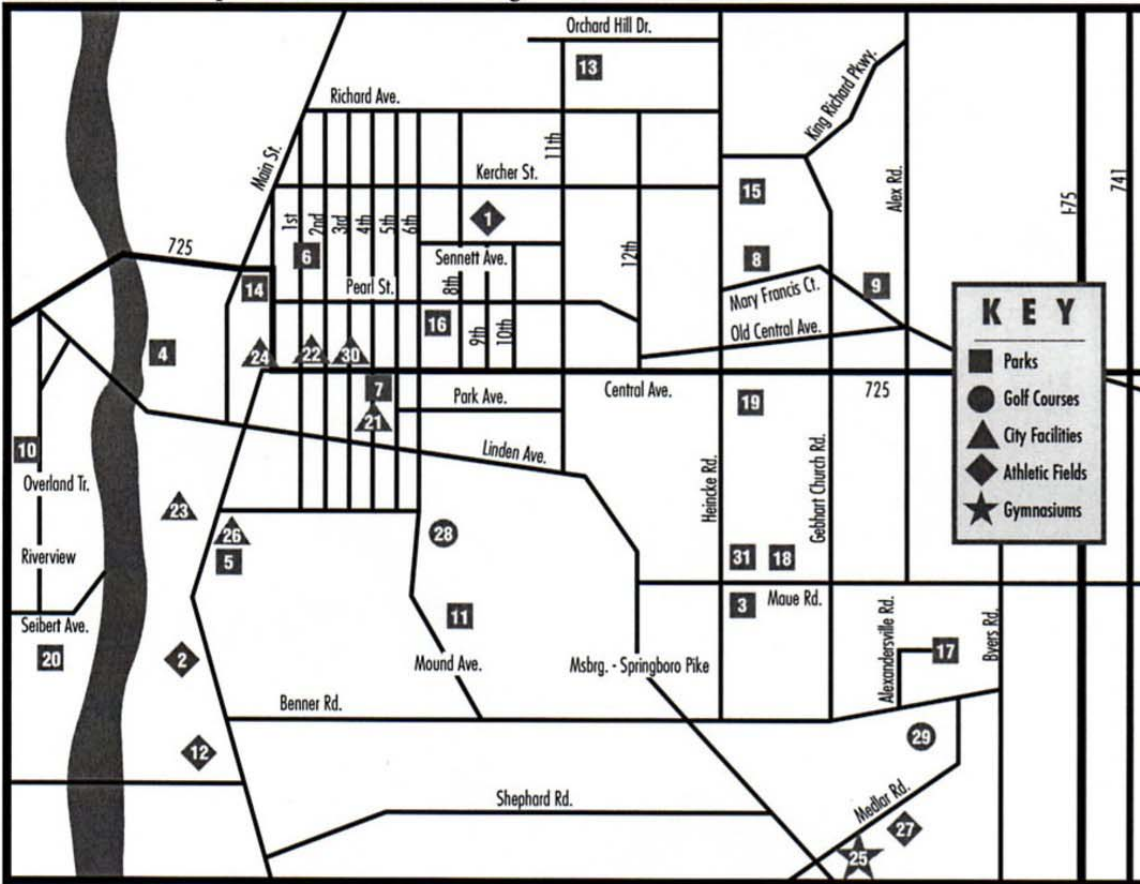

P A R K S

1. Beachler Park
  419 Ninth St.
2. Bell Cove Park
  102 S. Main St.
3. Benner Park
  Maue & Heincke Rds.
4. Bike Access Park
5. Community Park
  550 S. First Street
6. Keelboon Park
  211 Pearl St.
7. Library Park
  426 Central Ave.
8. Mary Francis Playlot
  1509 Mary Francis Ct.
9. Meadowlark Park
  2025 Old Central Ave.
10. Meyer Park
  Overland Trail
11. Mound Park
  900 Mound Ave.
12. Rice Field
  2001 Day-Gun Pike
13. Runyon Park
  1154 Orchard Dr.
14. Senior Parkway
  1/3 W. Ferry St.
15. Simms Park
  King Richard Parkway
16. Sixth & Pearl Playlot
  Sixth & Pearl Sts.
17. Sunflower Park
  2432 Sunflower Drive
18. Sycamore Trk. - Gamma Pk
  400 S. Heincke Rd. (at Maue)
19. Sycamore Trails Park
  214 S. Heincke Rd.
20. Westover Park
  400 Schroeder Street

Size (Acres)	12	2	17	.25	42	.75	3.6	.5	6	1.5	5	34	4	.5	3	.75	3	42	32	6	
Ball Fields	●	●										●	●								●
Basketball Courts	●				●					●			●					●			●
Bikeway				●	●																
BMX Trail					●							●		●							
Disc Golf																					●
Green Space			●						●						●			●			
Grill(s)											●		●								●
Historic Site						●	●				●										
Nature Walk					●																●
Picnic Shelters												*	●	●			●			*	●
Picnic Tables					●			●				●	●	●			●				●
Playground (ages 2-5)					●						●		●				●				●
Playground (ages 6-12)	●				●			●			●		●				●				●
Pond					●																
Practice Fields		●											●	●							●
Restrooms	●				●						●	●					●				●
Skatepark					●																
Tennis Courts																					●
Youth Fishing Pond																					●

F E A T U R E S

* For information on picnic reservations or Carnegie Center rentals, call 866-4532.