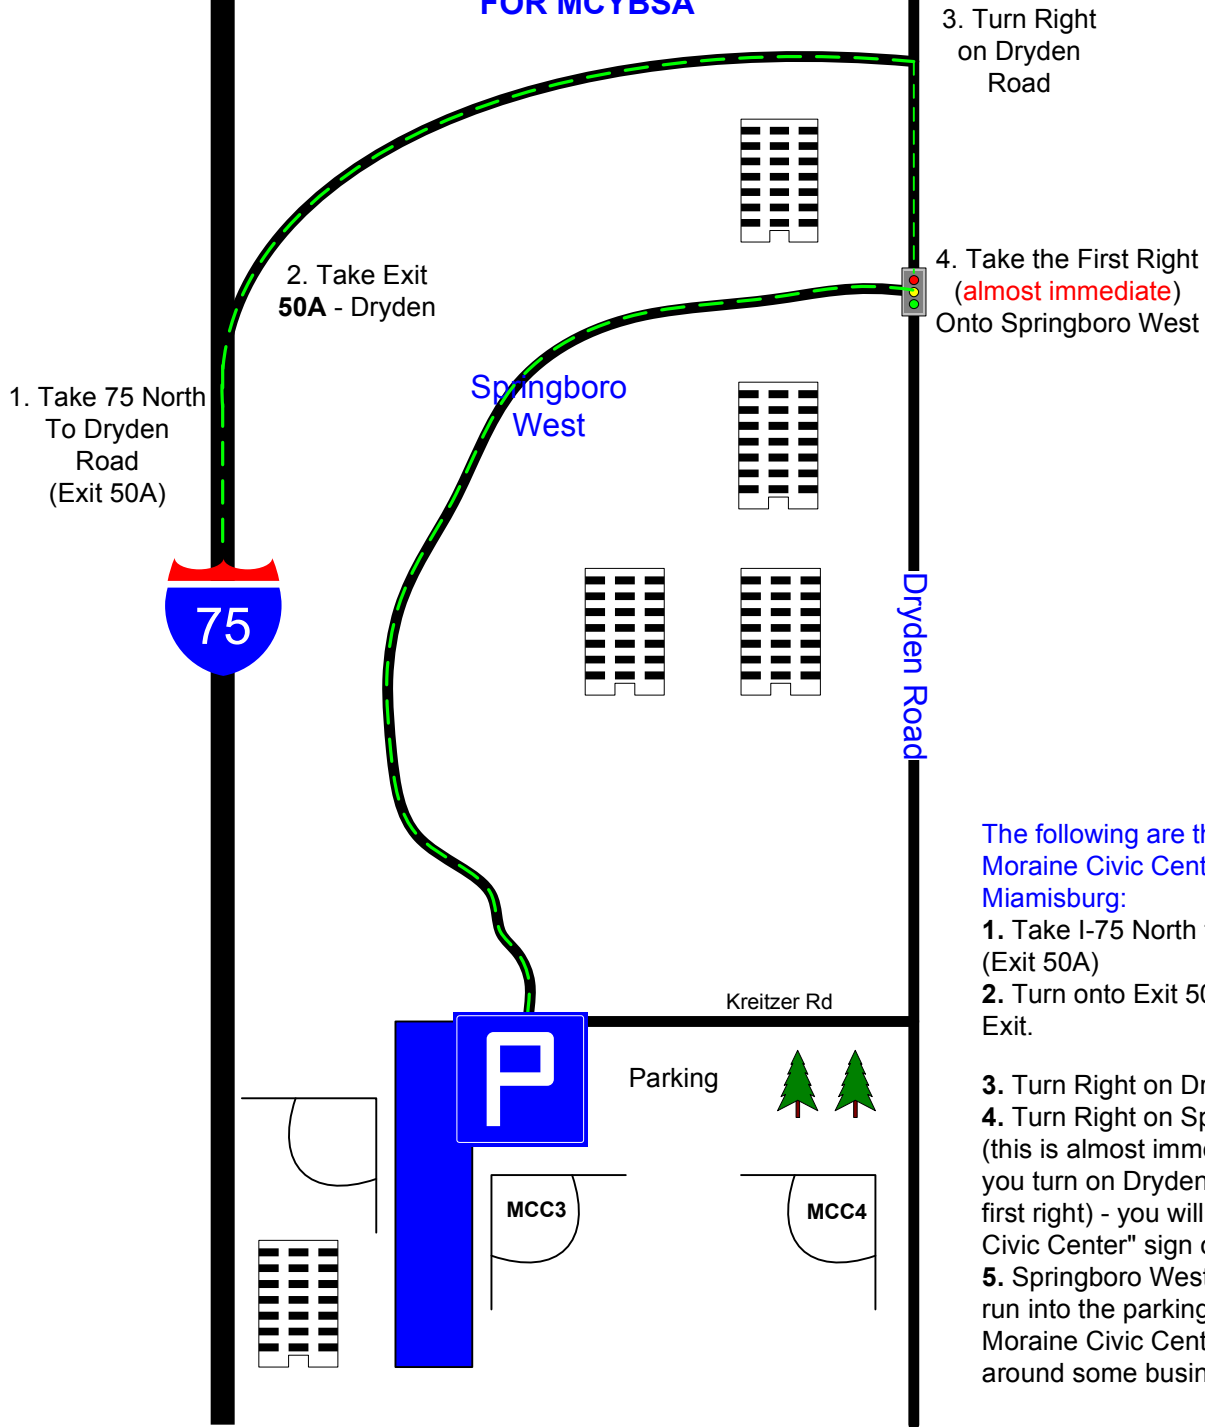

North

DIRECTIONS TO MORAINÉ CIVIC CENTER (MCC3, MCC4) FOR MCYBSA

South

The following are the directions to Moraine Civic Center from Miamisburg:

1. Take I-75 North to Dryden Road (Exit 50A)
2. Turn onto Exit 50A – Dryden Rd Exit.
3. Turn Right on Dryden Road
4. Turn Right on Springboro West (this is almost immediately after you turn on Dryden - this will be the first right) - you will see a "Moraine Civic Center" sign on the right.
5. Springboro West will basically run into the parking lot of the Moraine Civic Center (it loops around some business buildings).