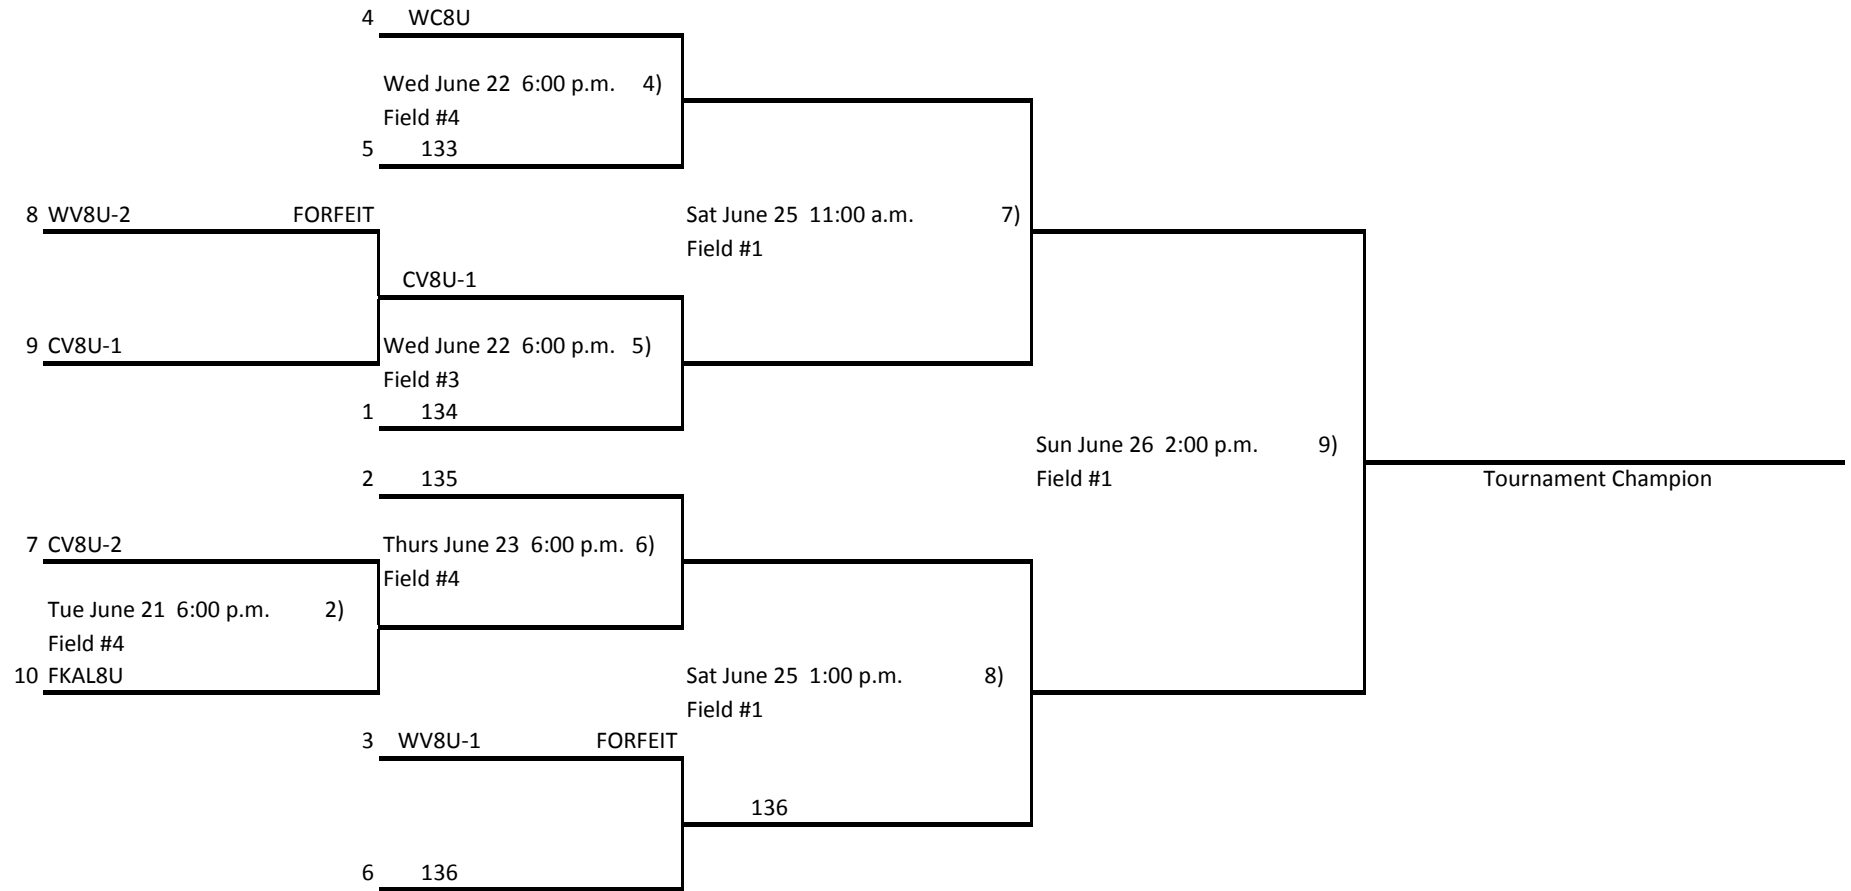

**South Dayton Softball League
8U Recreation Softball Tournament Bracket -- Waynesville Host Community
2011 Season**

Note: Home team for all games is the lower seeded team (i.e. #3 seed vs. #6 seed, #3 seed team is home team).